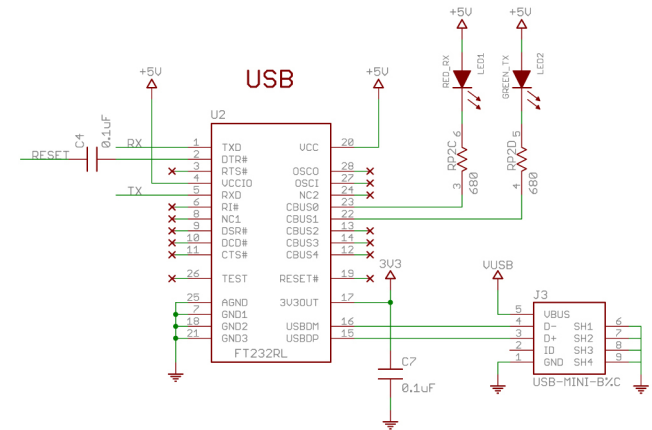

<http://www.hkshanghai.com> HK shanghai group limited HK shanghai group limited HK shanghai group limited

**+5V AUTO SELECTOR**

**NOT USED**

6 x x x x x

TITLE: Nano 3.0 Atmel ATmega328 Mini-USB Board

Document Number: REV: 3.0