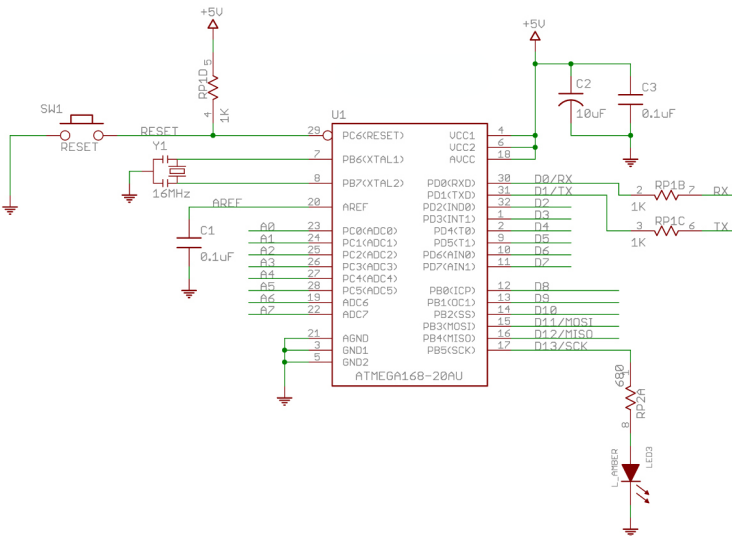

<http://www.hkshanghai.com> HK shanghai group limited HK shanghai group limited HK shanghai group limited

**+5V AUTO SELECTOR**

**NOT USED**

6 x x x x x

TITLE: Nano 3.0 Atmel ATmega328 Mini-USB Board

Document Number: REV: 3.0