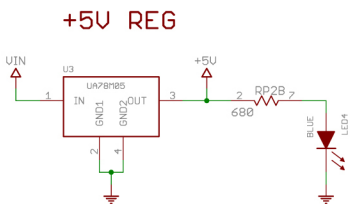

<http://www.hkshanghai.com> HK shanghai group limited HK shanghai group limited HK shanghai group limited

**+5V AUTO SELECTOR**

**NOT USED**

6 x x x x x

TITLE: Nano 3.0 Atmel ATmega328 Mini-USB Board

Document Number: REV: 3.0