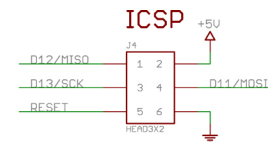

<http://www.hkshanghai.com> HK shanghai group limited HK shanghai group limited HK shanghai group limited

**+5V AUTO SELECTOR**

**NOT USED**

6 x x x x x

TITLE: Nano 3.0 Atmel ATmega328 Mini-USB Board

Document Number: REV: 3.0